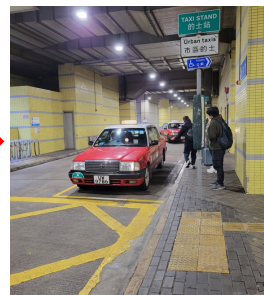

Free Student Shuttle Bus Service

(Directional Guide to the Pickup Point at Hang Hau)

1. Hang Hau MTR Exit B1

2. Turn left to Hang Hau Public Transport Interchange

3. Cross the bus lane on your left hand side

4. Cross another minibus lane & proceed to minibus stop no. 11M

5. Leave 11M stop & go cross the last minibus lane & then the taxi lane

6. You may see the shuttle bus stop on your right hand side (Hang Hau, Ming Shing Street)