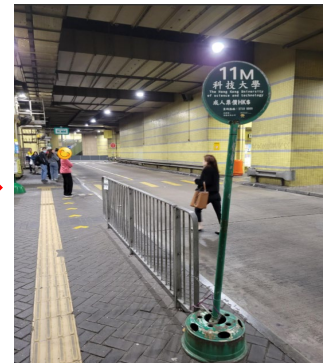

Free Student Shuttle Bus Service

(Directional Guide to the Pickup Point at Hang Hau)

1. Hang Hau MTR Exit B1

2. Turn left to Hang Hau Public Transport Interchange

3. Cross the bus lane on your left hand side

4. Cross another minibus lane & proceed to minibus stop no. 11M

5. Leave 11M stop & go cross the last minibus lane & then the taxi lane

6. You may see the shuttle bus stop on your right hand side (Hang Hau, Ming Shing Street)